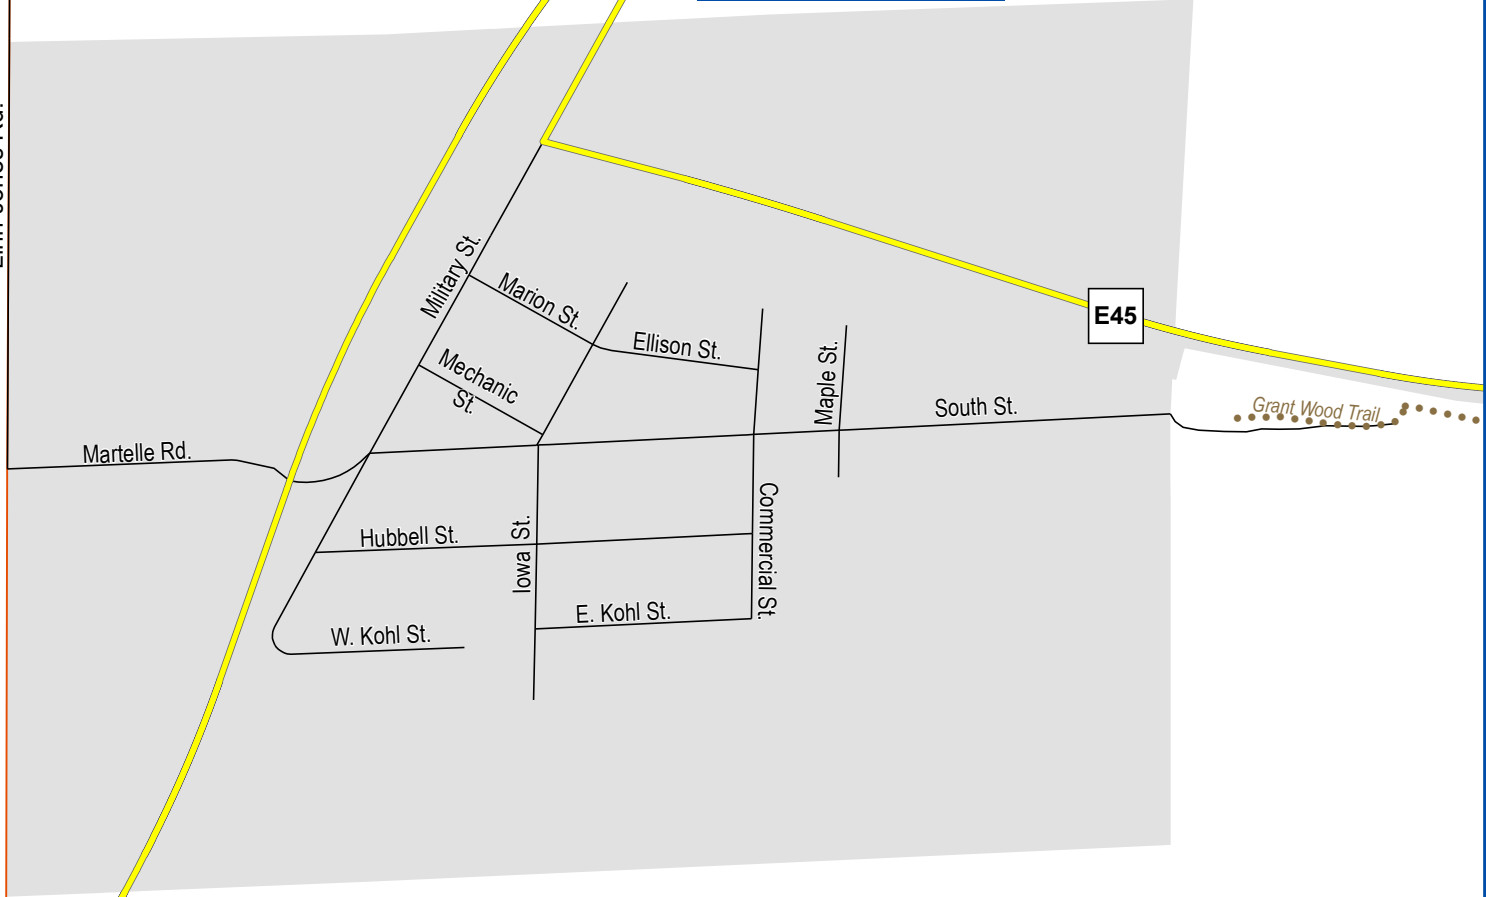

LINN CO.

Linn-Jones Rd.

City of Martelle, Iowa

1