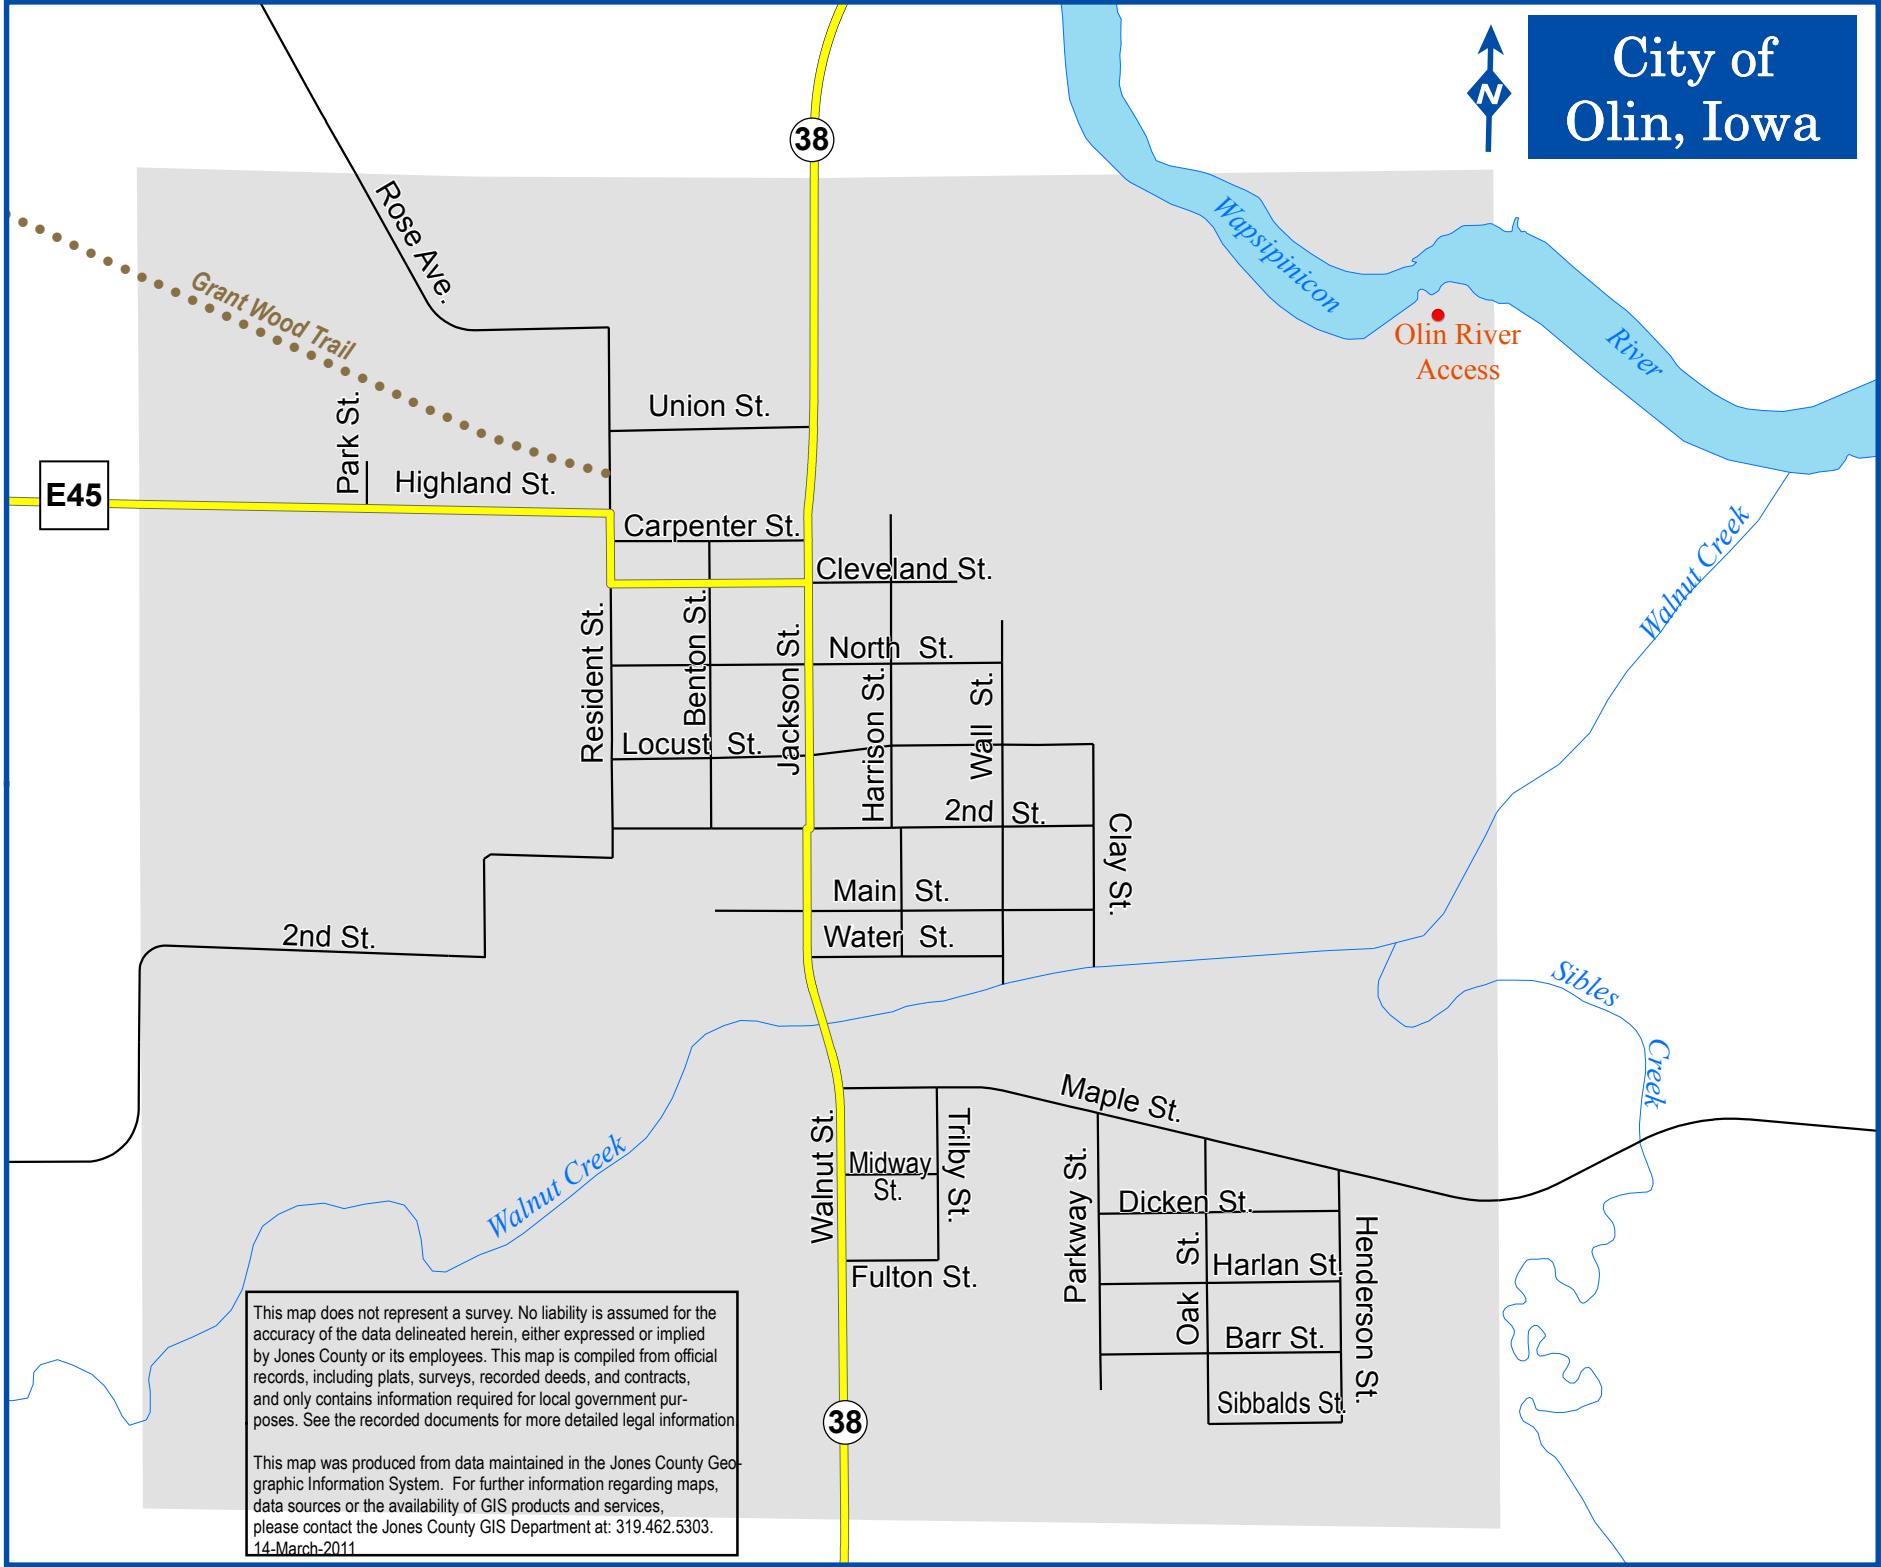

# City of Olin, Iowa

This map does not represent a survey. No liability is assumed for the accuracy of the data delineated herein, either expressed or implied by Jones County or its employees. This map is compiled from official records, including plats, surveys, recorded deeds, and contracts, and only contains information required for local government purposes. See the recorded documents for more detailed legal information.

This map was produced from data maintained in the Jones County Geographic Information System. For further information regarding maps, data sources or the availability of GIS products and services, please contact the Jones County GIS Department at: 319.462.5303.  
14-March-2011