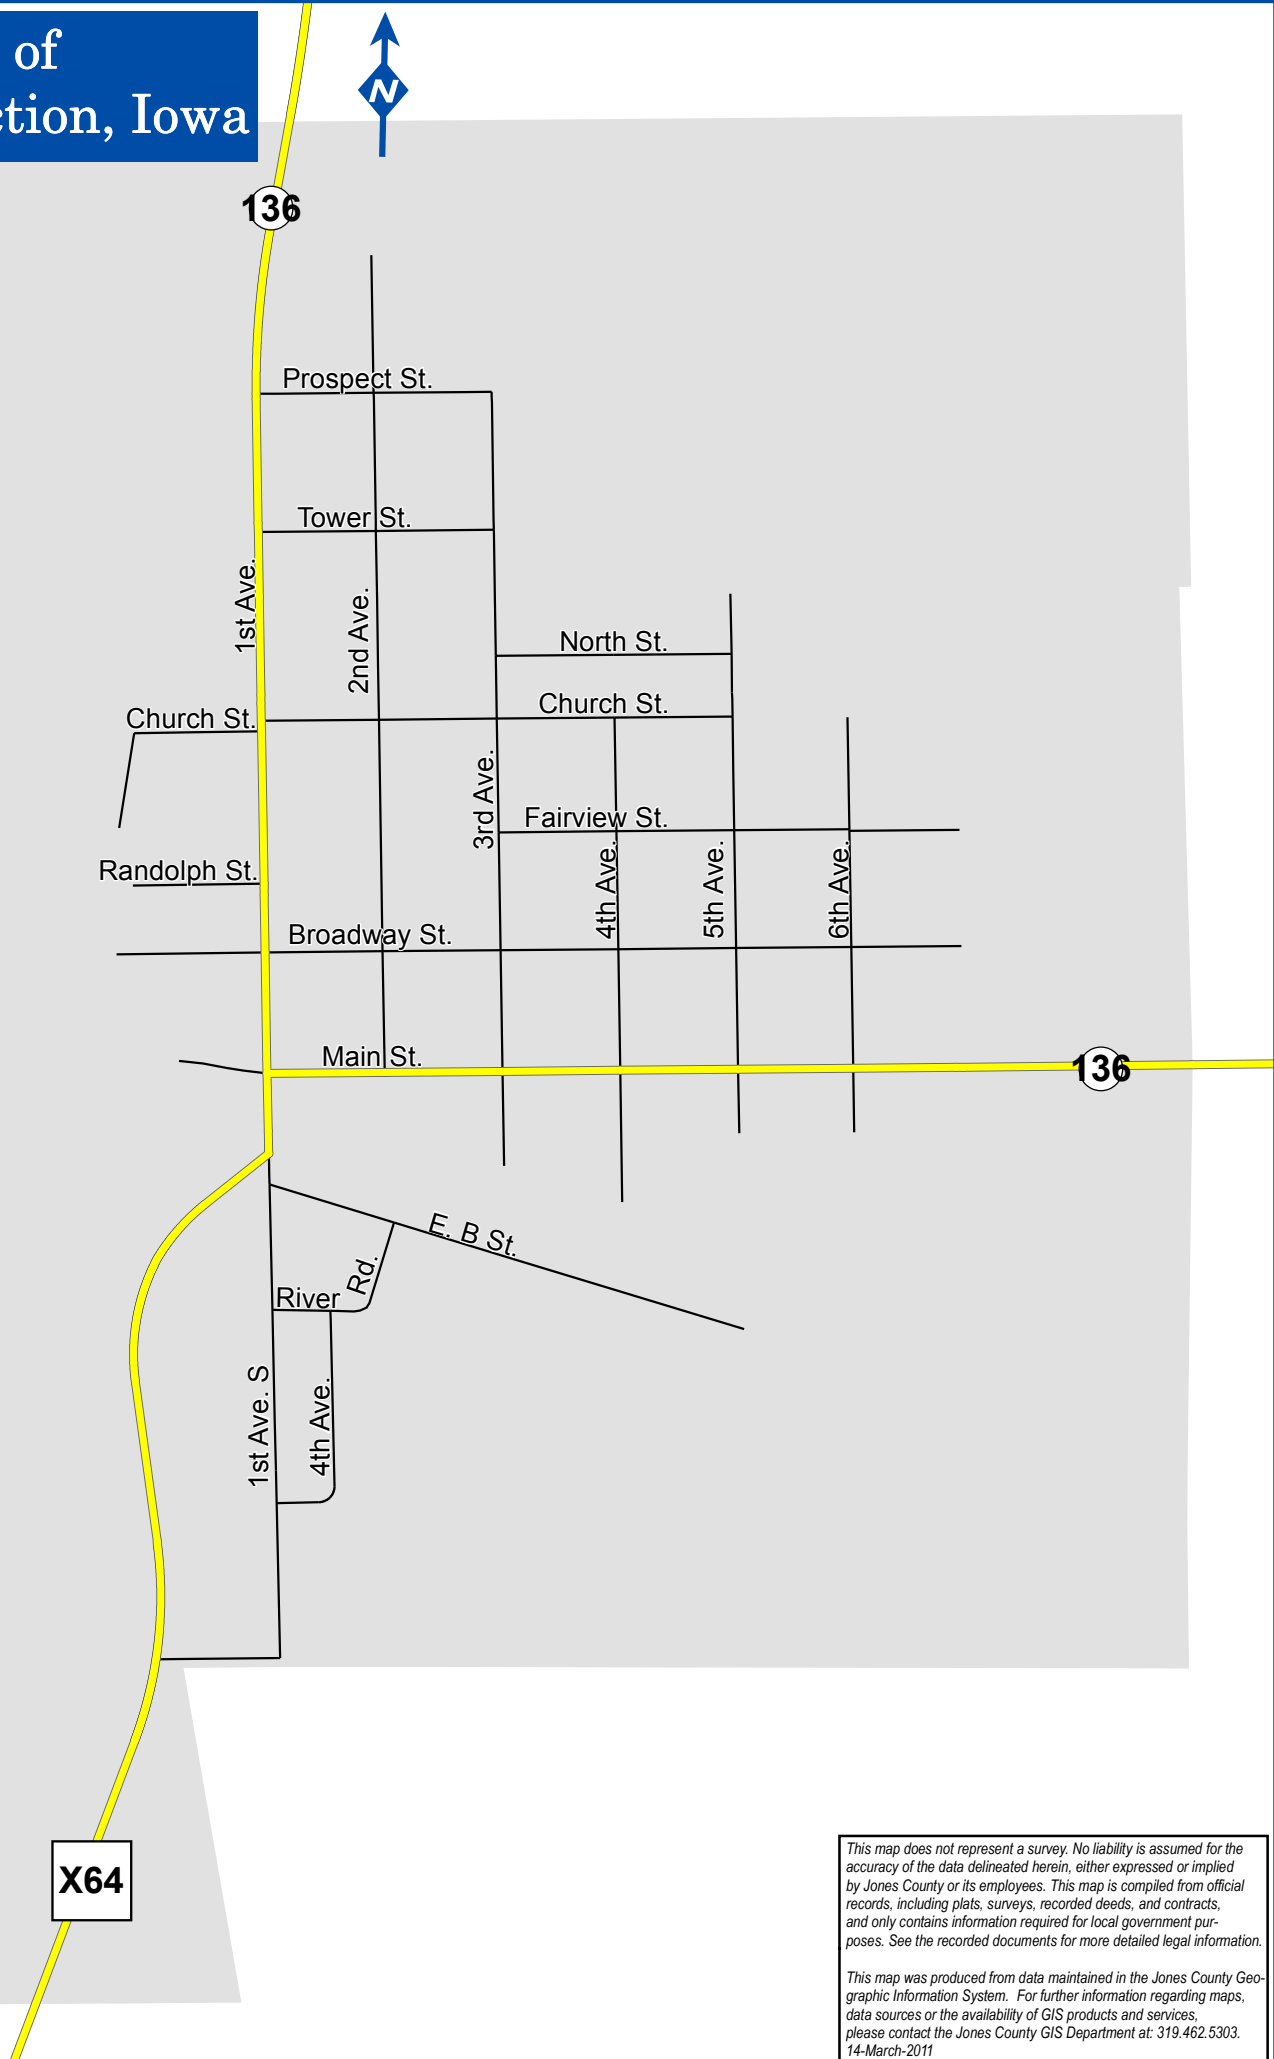

City of Oxford Junction, Iowa

X64

This map does not represent a survey. No liability is assumed for the accuracy of the data delineated herein, either expressed or implied by Jones County or its employees. This map is compiled from official records, including plats, surveys, recorded deeds, and contracts, and only contains information required for local government purposes. See the recorded documents for more detailed legal information.

This map was produced from data maintained in the Jones County Geographic Information System. For further information regarding maps, data sources or the availability of GIS products and services, please contact the Jones County GIS Department at: 319.462.5303. 14-March-2011