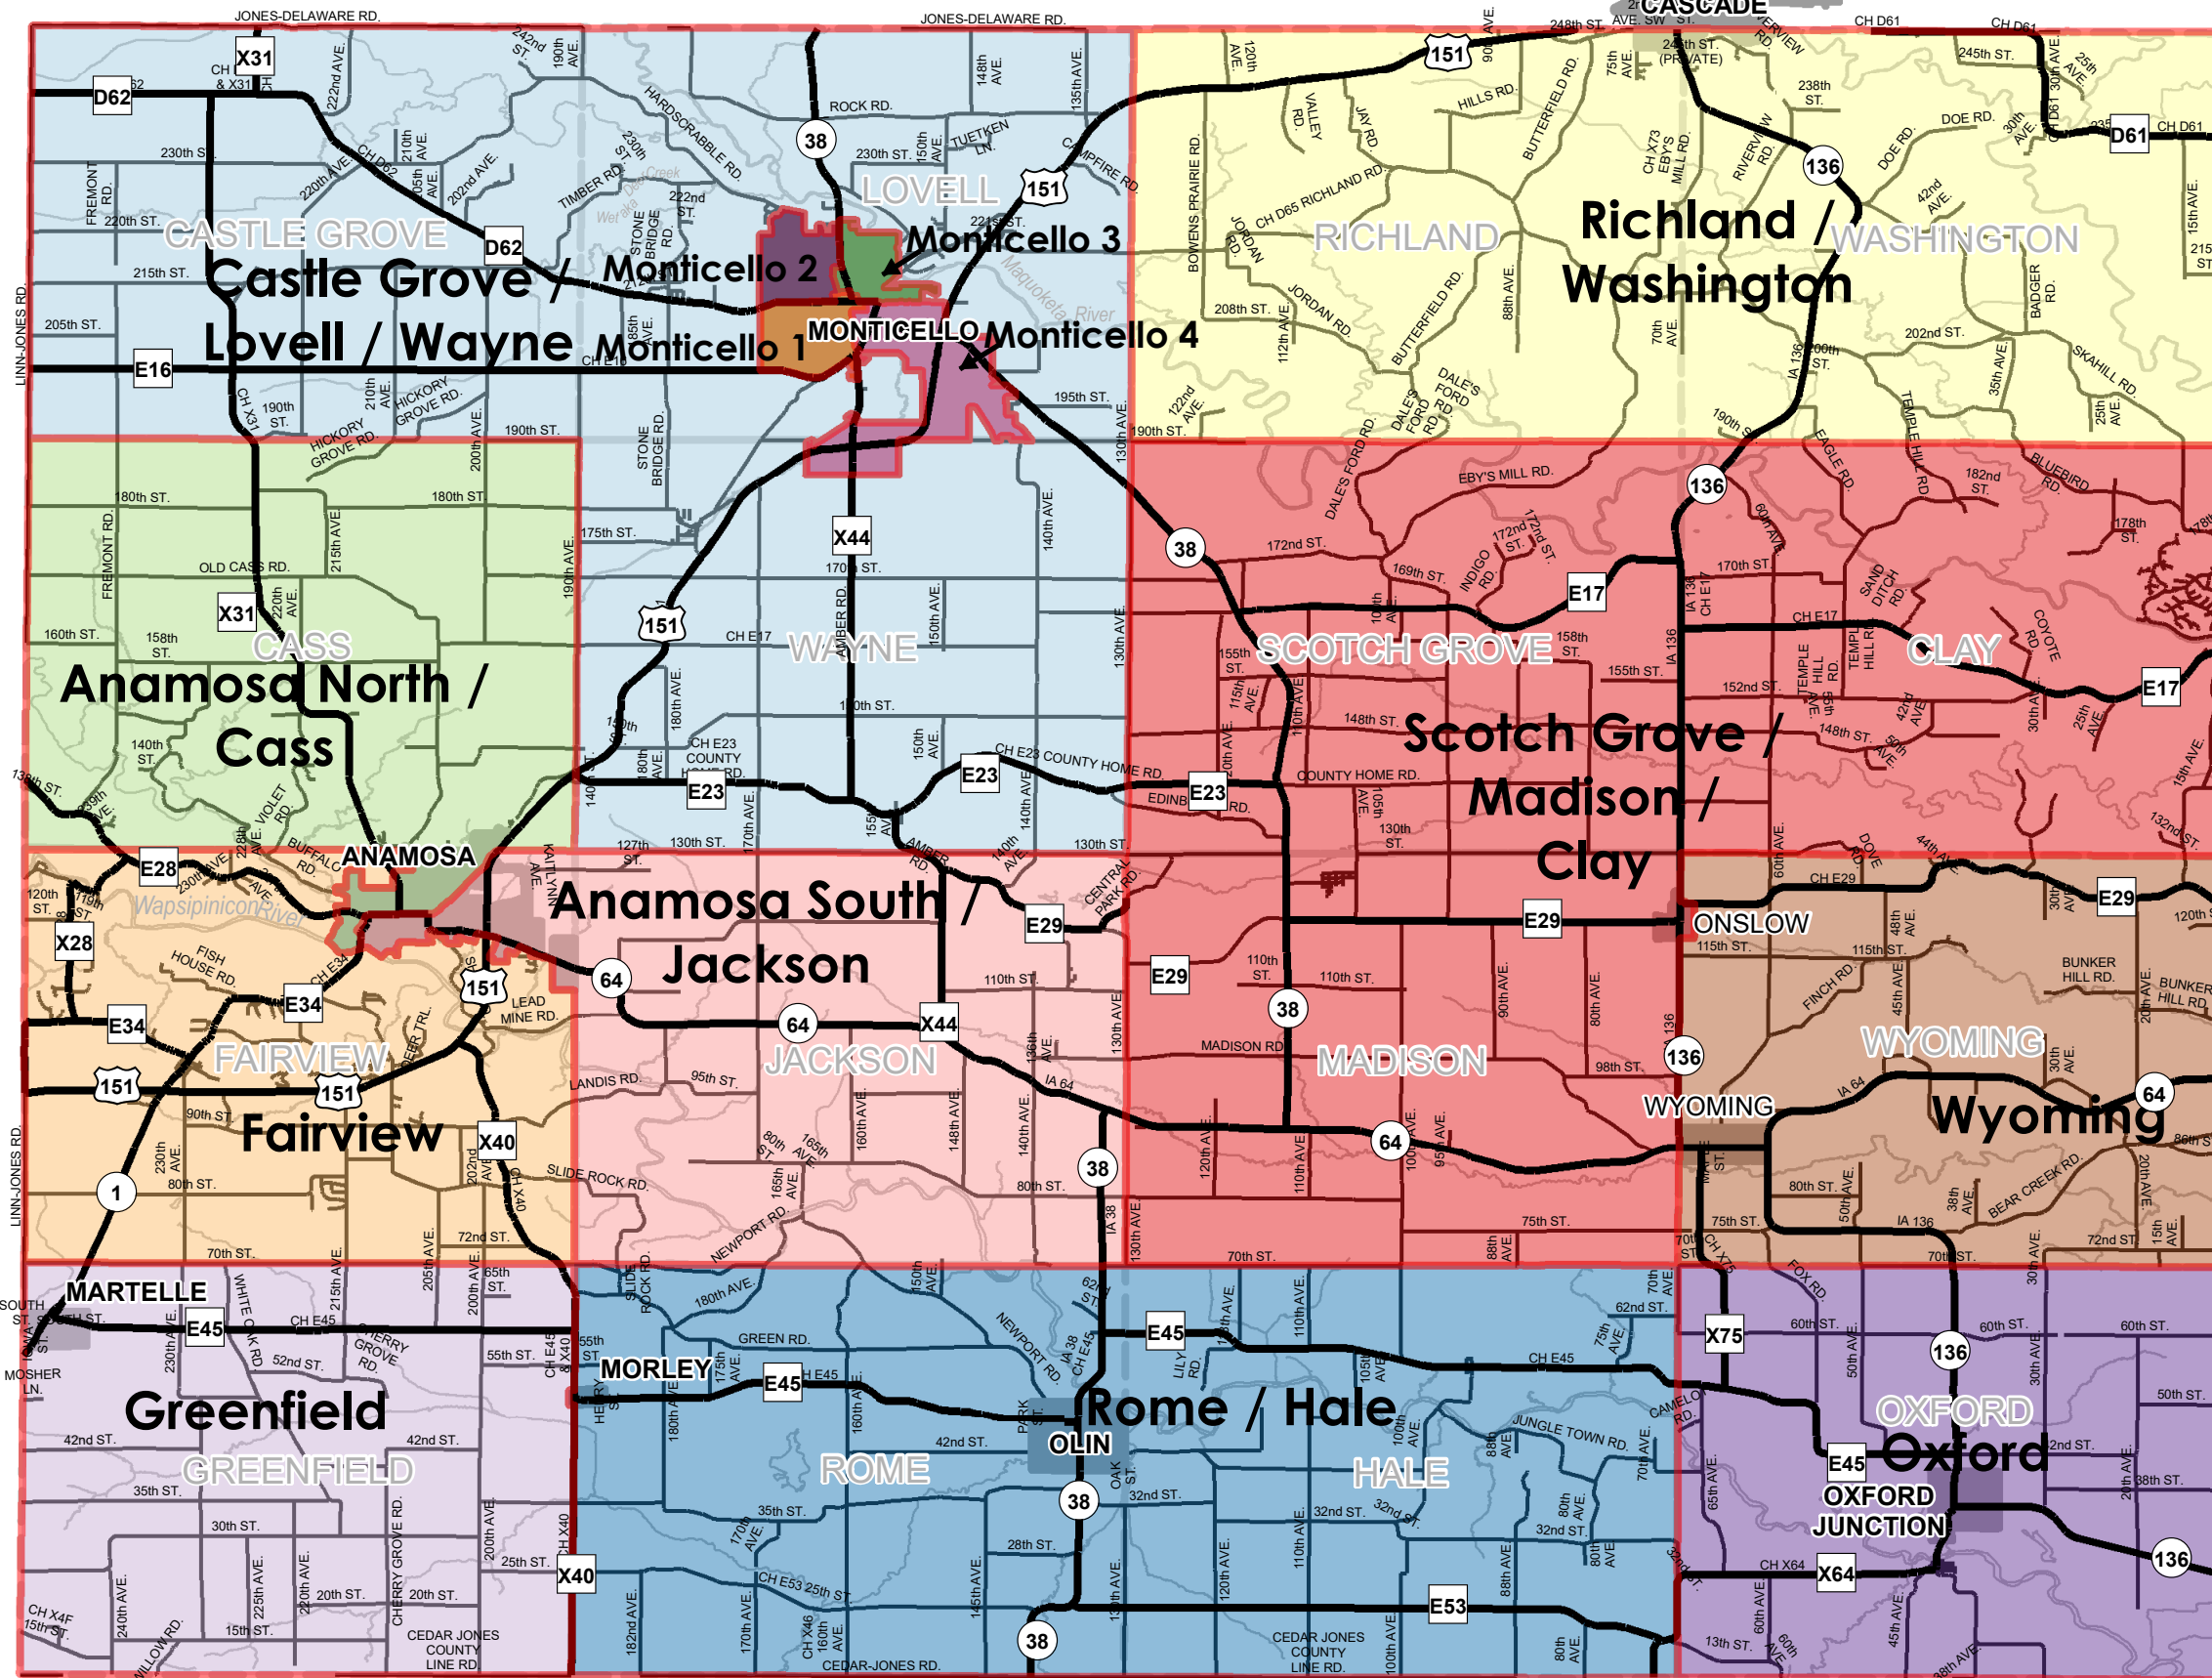

Jones County Voting Precincts

- Anamosa North/Cass** ■
Anamosa North city voting precinct as established by the City of Anamosa per Ordinance No. 952, Cass Township and part of Fairview Township lying east of Holt St./Old Cass Rd. and north and west of Knoll St./205th Ave., and including a parcel southeast of, but adjacent to, the corner of Knoll St./205th Ave. where Knoll St./205th Ave. turns northerly (includes census blocks 1008 and 1009). 2020 Population 3,400
Polling Location: Anamosa - Lawrence Community Center
- Anamosa South/Jackson** ■
Anamosa South city voting precinct as established by the City of Anamosa per Ordinance No. 952, Jackson Township, and part of Fairview Township lying north of Iowa Highway 64 and east of Old Dubuque Rd. extended northerly to the Fairview township line (includes census blocks of 1007, 1011, 1019, 1020, 1023, 1125, 1127, and 2000). 2020 Population 3,168
Polling Location: Anamosa - Lawrence Community Center
- Castle Grove/Lovell/Wayne** ■
Castle Grove Township, Lovell Township, and Wayne Township.
2020 Population 2,056
Polling Location: Monticello - Berdes Center
- Fairview** ■
All of that part of Fairview Township lying west and south of a line described as beginning at the northwest Anamosa corporate boundary intersecting the north township line lying west of Holt St.; thence following corporate boundary in a counterclockwise position until its intersection with the east township.
2020 Population 2,001
Polling Location: Anamosa - Lawrence Community Center
- Greenfield** ■
The city of Martelle and Greenfield Township.
2020 Population 684
Polling Location: Martelle - Fire Station
- Monticello 1** ■
Monticello First Ward city voting precinct as established by the City of Monticello per Ordinance No. 751.
2020 Population 1,009
Polling Location: Monticello - Berdes Center
- Monticello 2** ■
Monticello First Ward city voting precinct as established by the City of Monticello per Ordinance No. 751.
2020 Population 1,009
Polling Location: Monticello - Berdes Center
- Monticello 3** ■
Monticello Third Ward city voting precinct as established by the City of Monticello per Ordinance No. 751.
2020 Population 1,011
Polling Location: Monticello - Berdes Center
- Monticello 4** ■
Monticello Third Ward city voting precinct as established by the City of Monticello per Ordinance No. 751.
2020 Population 1,011
Polling Location: Monticello - Berdes Center
- Oxford** ■
The city of Oxford Junction and Oxford Township.
2020 Population 636
Polling Location: Oxford Junction - Community Center
- Richland/Washington** ■
The city of Cascade, Richland Township, and Washington Township.
2020 Population 1,223
Polling Location: Cascade - EMS Center
- Rome/Hale** ■
The city of Morley, the city of Olin, Hale Township and Rome Township.
2020 Population 1,423
Polling Location: Olin - School Community Room
- Scotch Grove/Madison/Clay** ■
The city of Onslow, Clay Township, Madison Township, and Scotch Grove Township.
2020 Population 1,239
Polling Location: Onslow - Community Room
- Wyoming** ■
The city of Wyoming and Wyoming Township.
2020 Population 776
Polling Location: Wyoming - Calkins Barn