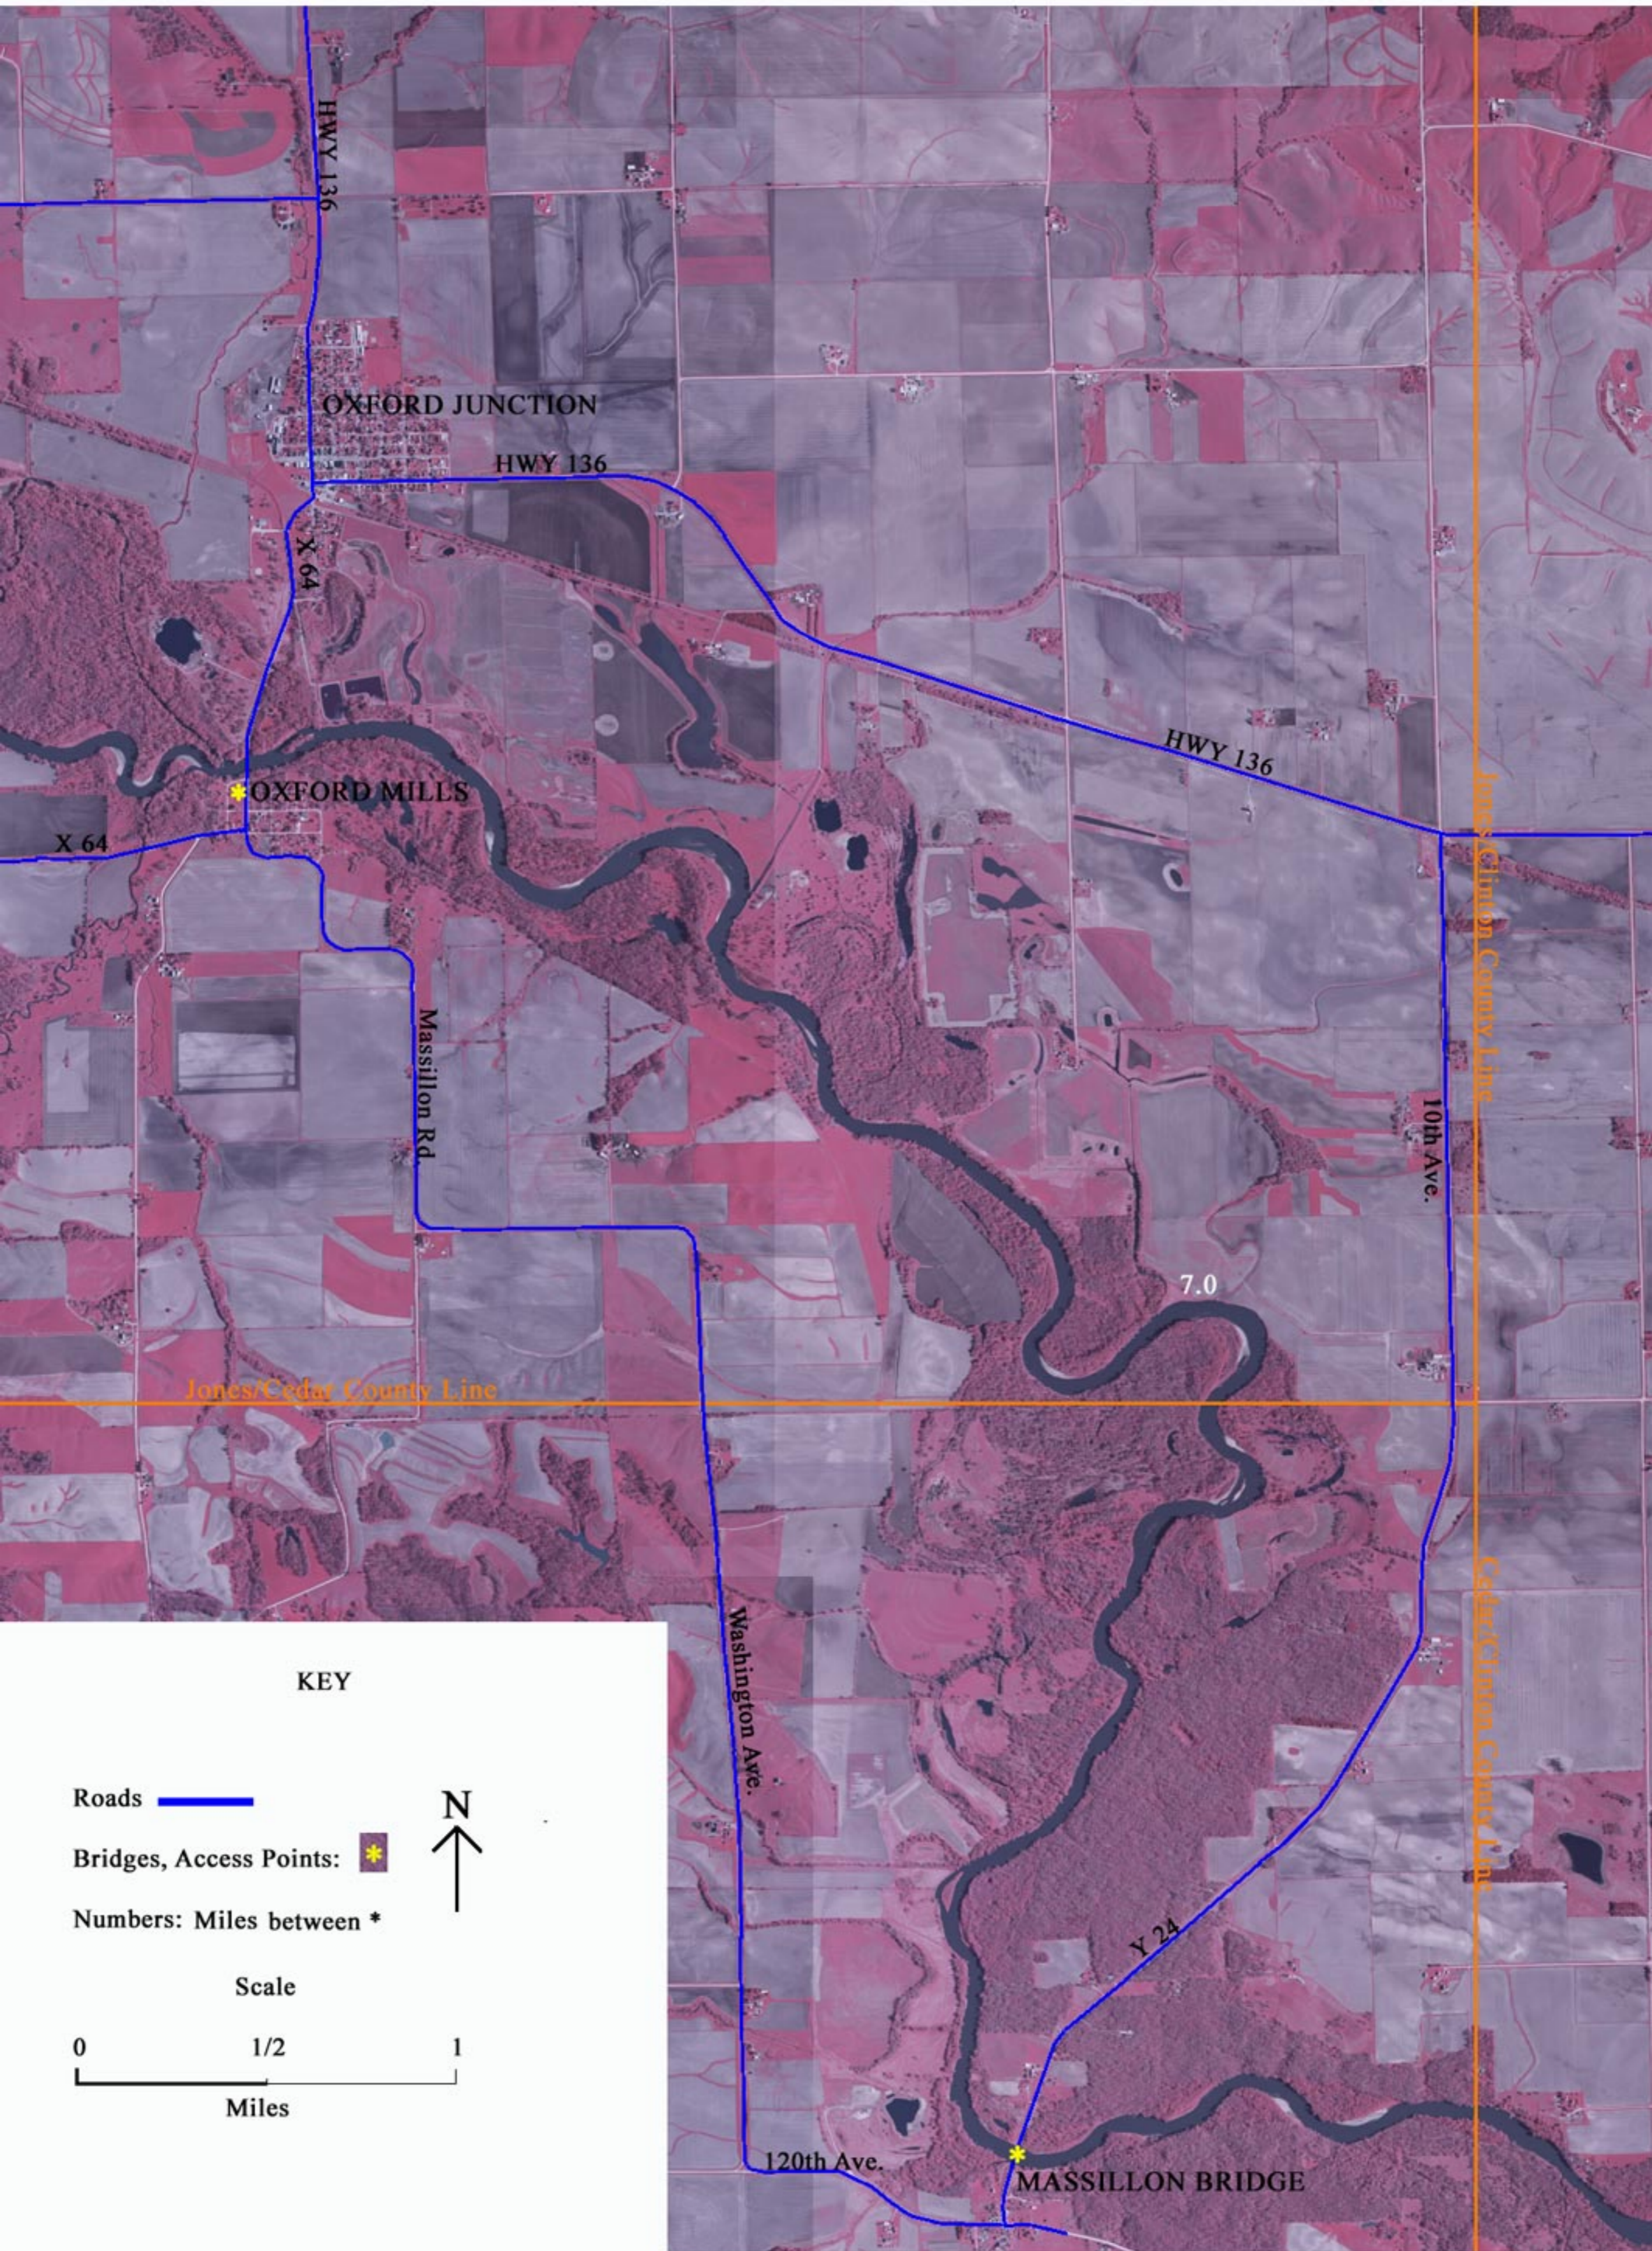

Wapsipinicon River: Oxford Mills to Massillon Bridge

KEY

- Roads 
- Bridges, Access Points: 
- Numbers: Miles between *

Scale

Miles